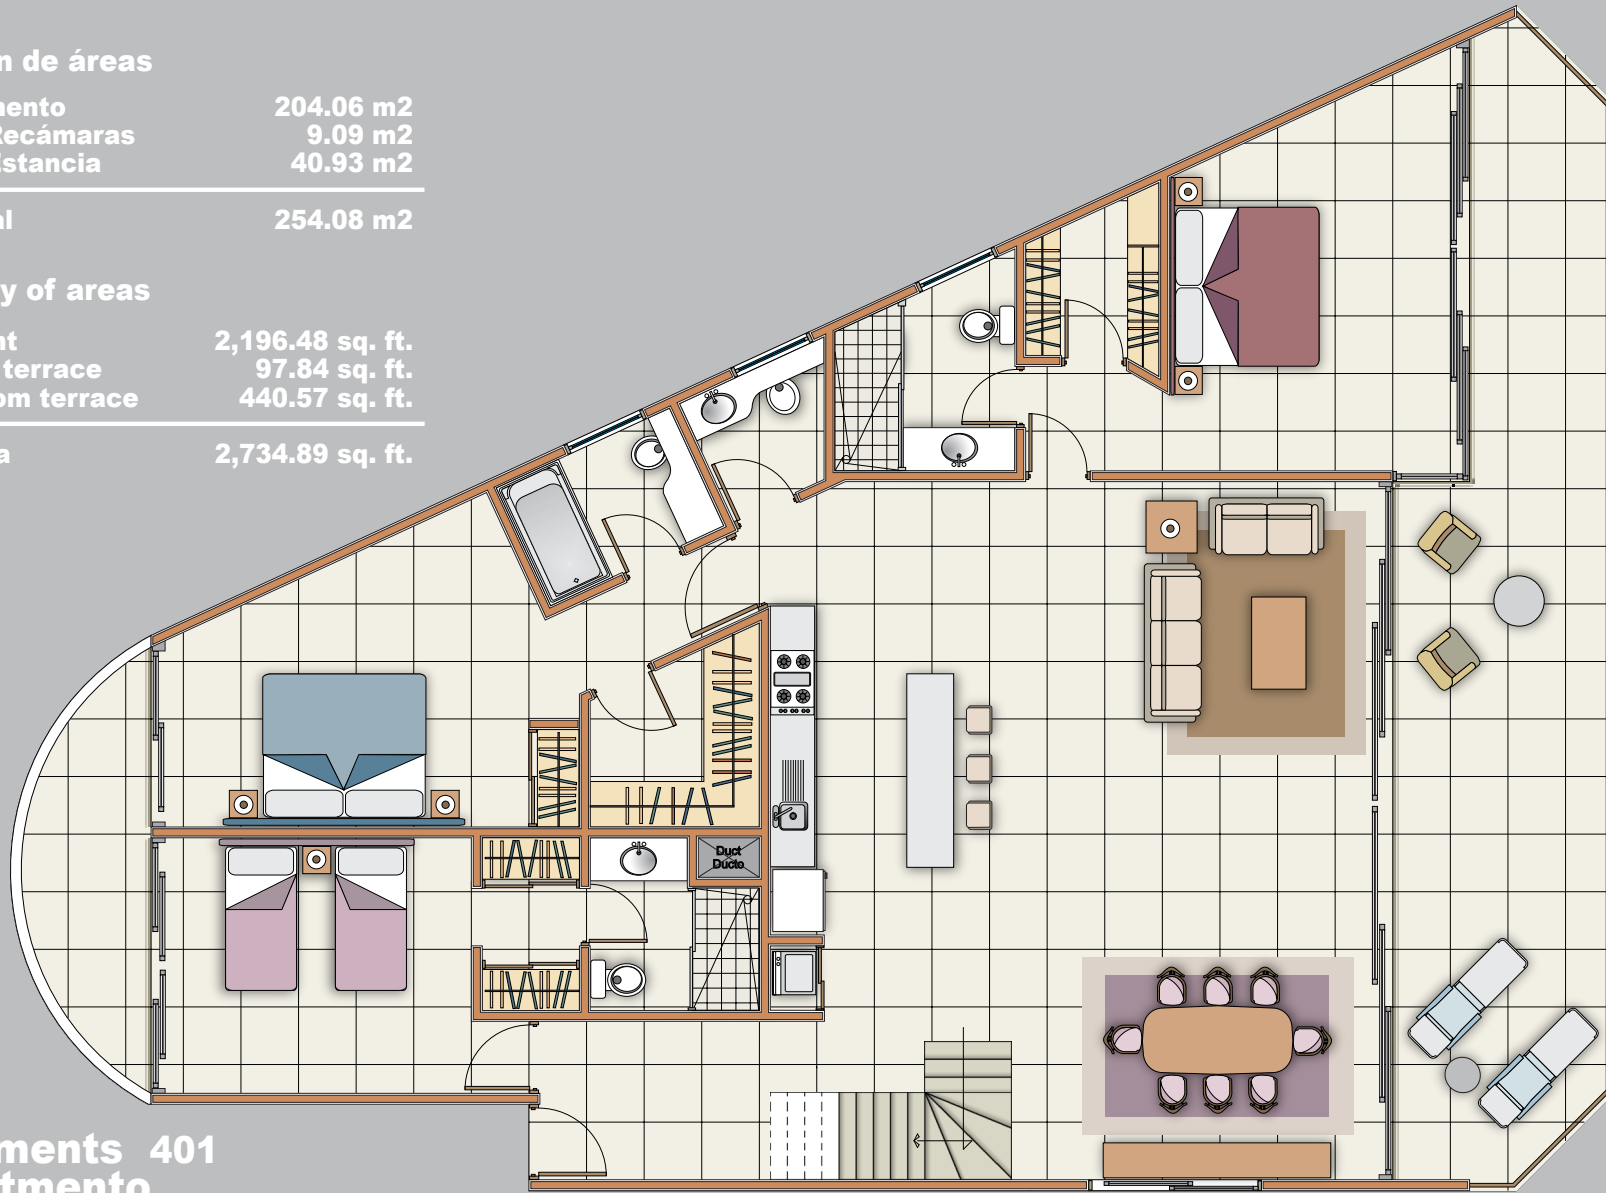

Resumen de áreas

Departamento	204.06 m ²
Terraza Recámaras	9.09 m ²
Terraza Estancia	40.93 m ²

Area Total 254.08 m²

Summary of areas

Apartment	2,196.48 sq. ft.
Bedroom terrace	97.84 sq. ft.
Living room terrace	440.57 sq. ft.

Total area 2,734.89 sq. ft.

Apartments 401
Departamento

NOTA: Plano de presentación, sujeto a modificación

NOTICES: Presentation layout, subject to modification

Condominio Punta Roca