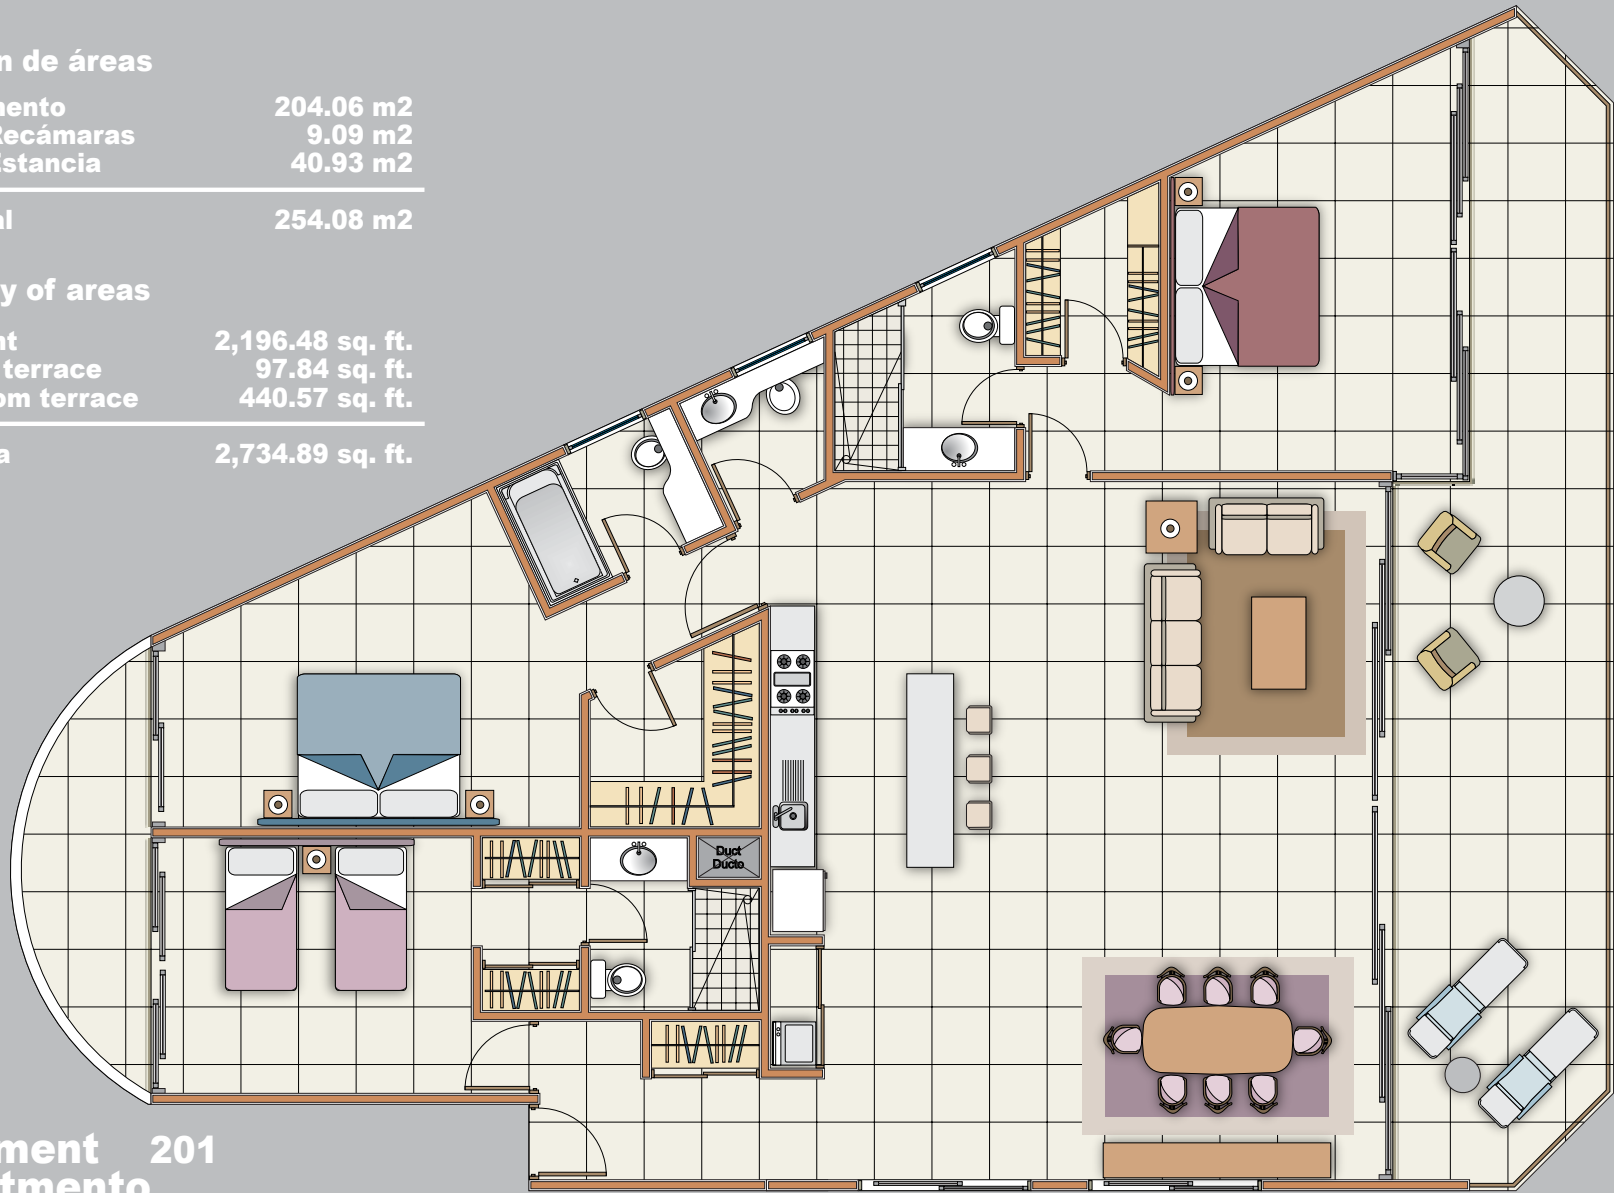

Resumen de áreas

Departamento	204.06 m ²
Terraza Recámaras	9.09 m ²
Terraza Estancia	40.93 m ²

Area Total 254.08 m²

Summary of areas

Apartment	2,196.48 sq. ft.
Bedroom terrace	97.84 sq. ft.
Living room terrace	440.57 sq. ft.

Total area 2,734.89 sq. ft.

Apartment 201
Departamento

NOTA: Plano de presentación, sujeto a modificación

NOTICES: Presentation layout, subject to modification

Condominio Punta Roca